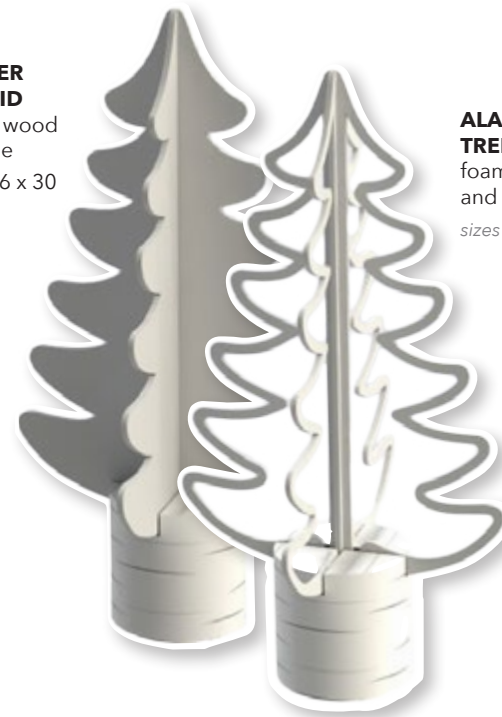

HOLIDAY
2015
DISPLAY GUIDE

**SUGARPLUM BALL
PANEL SOLID**
mdf and plastic balls
sizes (in.): 96 x 48 x 6

**SUGARPLUM
BALL RISERS**
clear acrylic and
plastic balls
sizes (in.): 24 x 12 x 12

**MYLAR LETTERS &
NUMBERS**

custom mylar balloons made of
metallic foil mounted to fabric,
stuffed and hand stitched
customizable size and colors

STANDING DEER
honeycomb
sizes (in.): 12, 24 (height)

ROCKING DEER
honeycomb
sizes (in.): 24, 48 (height)

**ALABASTER
TIER TREE**
mdf and paper
sizes (in.):
24, 48 (height)

**ALABASTER
RISERS**
wood and styrene
sizes (in.):
14 d: 24, 36 (height)
6 d: 2, 4 (height)

**ALABASTER
TREE SOLID**
foamcore, wood
and styrene
sizes (in.): 66 x 30