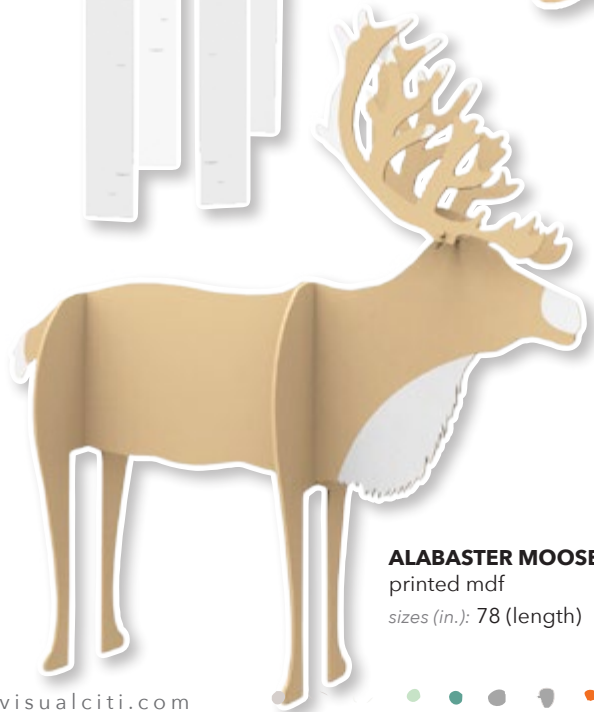

GIFTBOX SHELVEING UNIT
painted wood
sizes (in.): 12, 18, 24 (height)

PEPPER 5PT. STAR
cardstock and vinyl
sizes (in.): 24, 48 (height)

PEPPER CONES
styrofoam, custom print
cardstock and cardboard
sizes (in.): 4 (height)

LOG AND BIRCH RISERS
wood risers with various
wood laminate
customizable size and colors

ALABASTER BRANCHES
foamcore

sizes (in.): 28 x 24 x 24

ALABASTER FOX
printed mdf

sizes (in.): 20 (length)

ALABASTER MOOSE
printed mdf