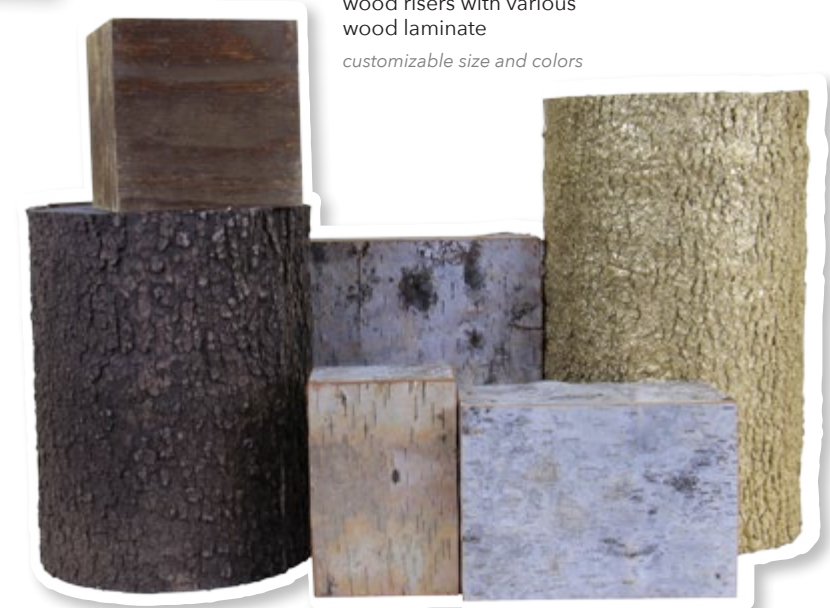

GIFTBOX SHELVEING UNIT
painted wood
sizes (in.): 12, 18, 24 (height)

PEPPER 5PT. STAR
cardstock and vinyl
sizes (in.): 24, 48 (height)

PEPPER CONES
styrofoam, custom print
cardstock and cardboard
sizes (in.): 4 (height)