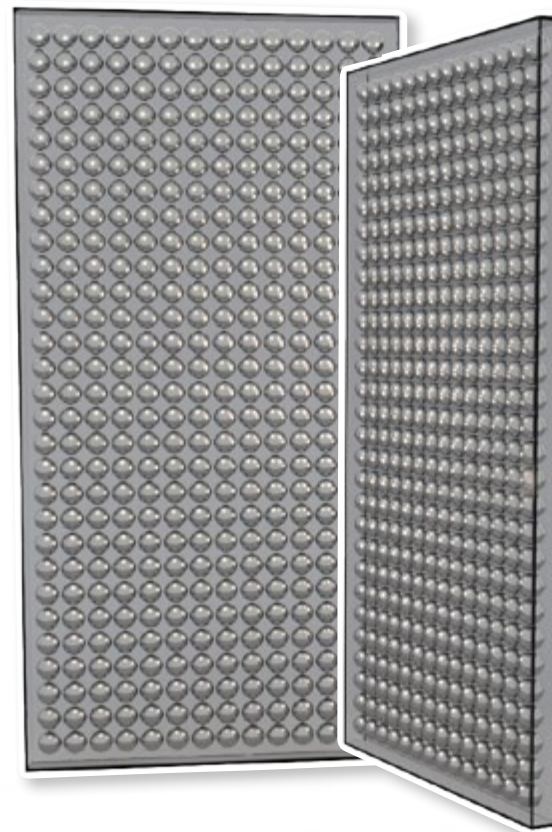

ALABASTER BLACK PENGUIN
painted mdf
and vinyl
sizes (in.): 17 (length)

SUGARPLUM CHANDELIER
printed ultraboard
sizes (in.):
24 x 36 x 36

SUGARPLUM BALL PANEL CLEAR
clear acrylic and
plastic balls
sizes (in.): 96 x 48 x 6