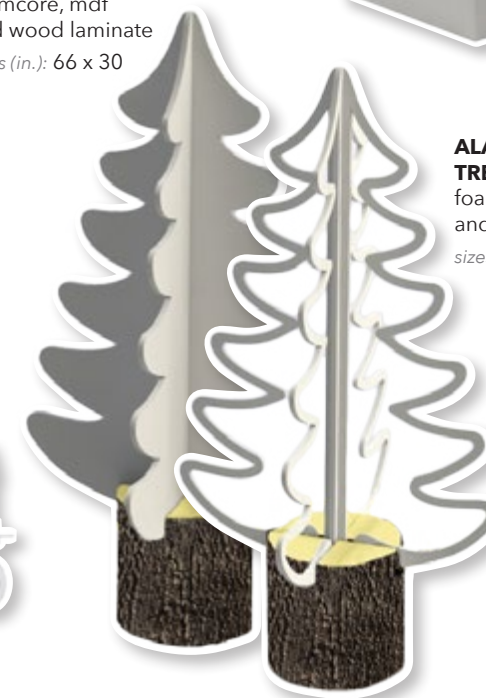

ALABASTER BLACK PENGUIN
painted mdf
and vinyl
sizes (in.): 17 (length)

SUGARPLUM CHANDELIER
printed ultraboard
sizes (in.):
24 x 36 x 36

SUGARPLUM BALL PANEL CLEAR
clear acrylic and
plastic balls
sizes (in.): 96 x 48 x 6

4 SIDE RISER
custom risers made in acrylic,
wood, or ultraboard
sizes (in.):
18, 24, 36, 48 (height)

ALABASTER TREE SOLID
foamcore, mdf
and wood laminate
sizes (in.): 66 x 30

ALABASTER TREE HOLLOW
foamcore, mdf
and wood laminate
sizes (in.): 66 x 30