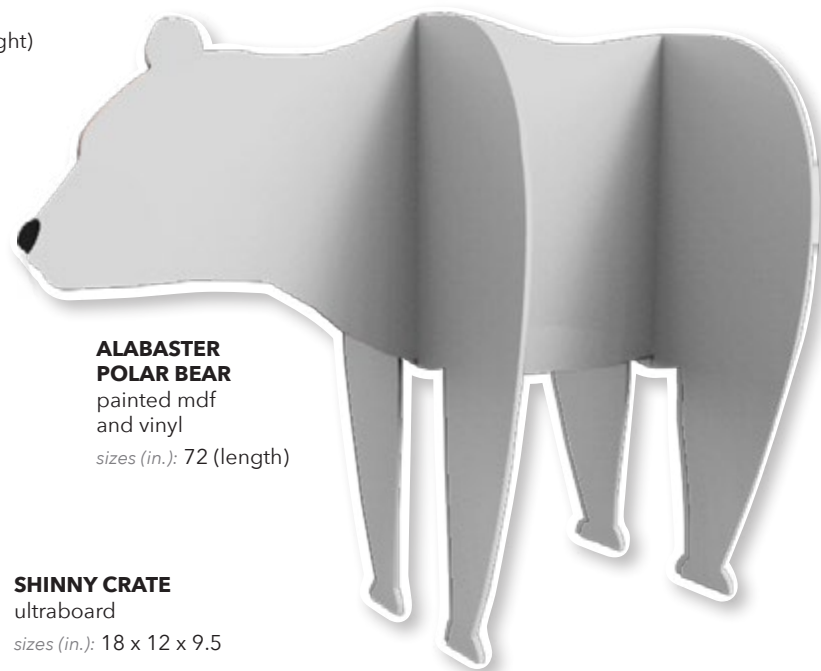

SHINNY CRATE
ultraboard
sizes (in.): 18 x 12 x 9.5

ALABASTER BLACK PENGUIN
painted mdf
and vinyl
sizes (in.): 17 (length)