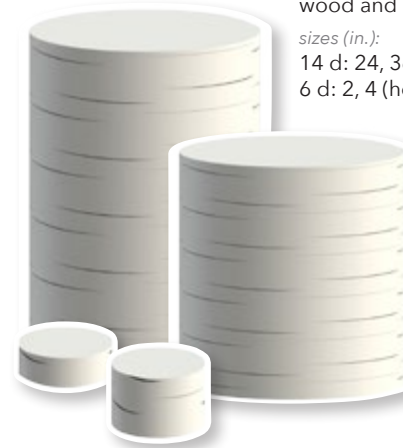

custom mylar balloons made of
metallic foil mounted to fabric,
stuffed and hand stitched
customizable size and colors

STANDING DEER
honeycomb
sizes (in.): 12, 24 (height)

ROCKING DEER
honeycomb
sizes (in.): 24, 48 (height)

**ALABASTER
TIER TREE**
mdf and paper
sizes (in.):
24, 48 (height)

**ALABASTER
RISERS**
wood and styrene
sizes (in.):
14 d: 24, 36 (height)
6 d: 2, 4 (height)

**ALABASTER
TREE SOLID**
foamcore, wood
and styrene
sizes (in.): 66 x 30