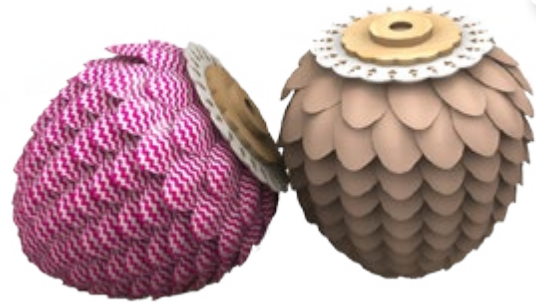

PEPPER CONES
styrofoam, custom print
cardstock and cardboard
sizes (in.): 4 (height)