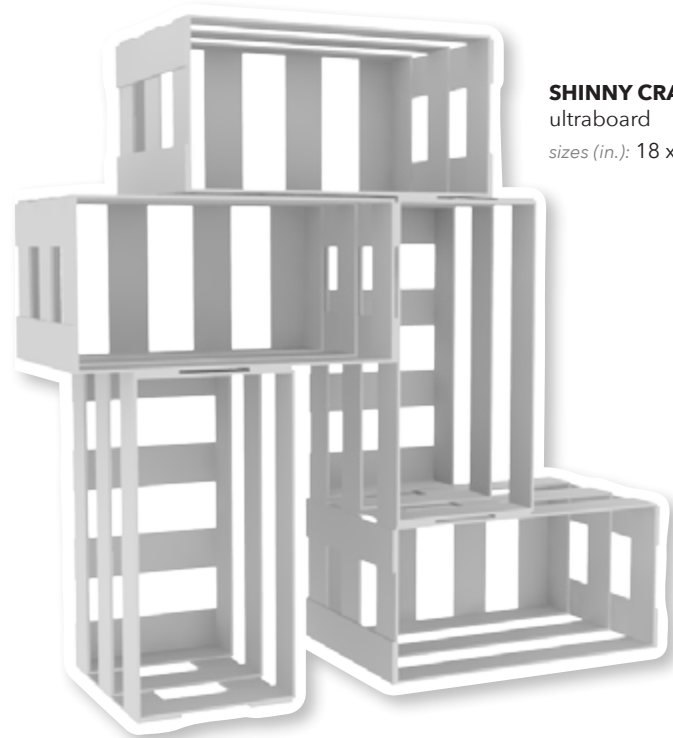

PEPPER RISERS
ombre paint on mdf

sizes (in.): 24 x 18 x 12

PEPPER 5PT. STAR
cardstock
sizes (in.): 24, 48 (height)

ALABASTER POLAR BEAR
painted mdf
and vinyl
sizes (in.): 72 (length)

SHINNY CRATE
ultraboard
sizes (in.): 18 x 12 x 9.5